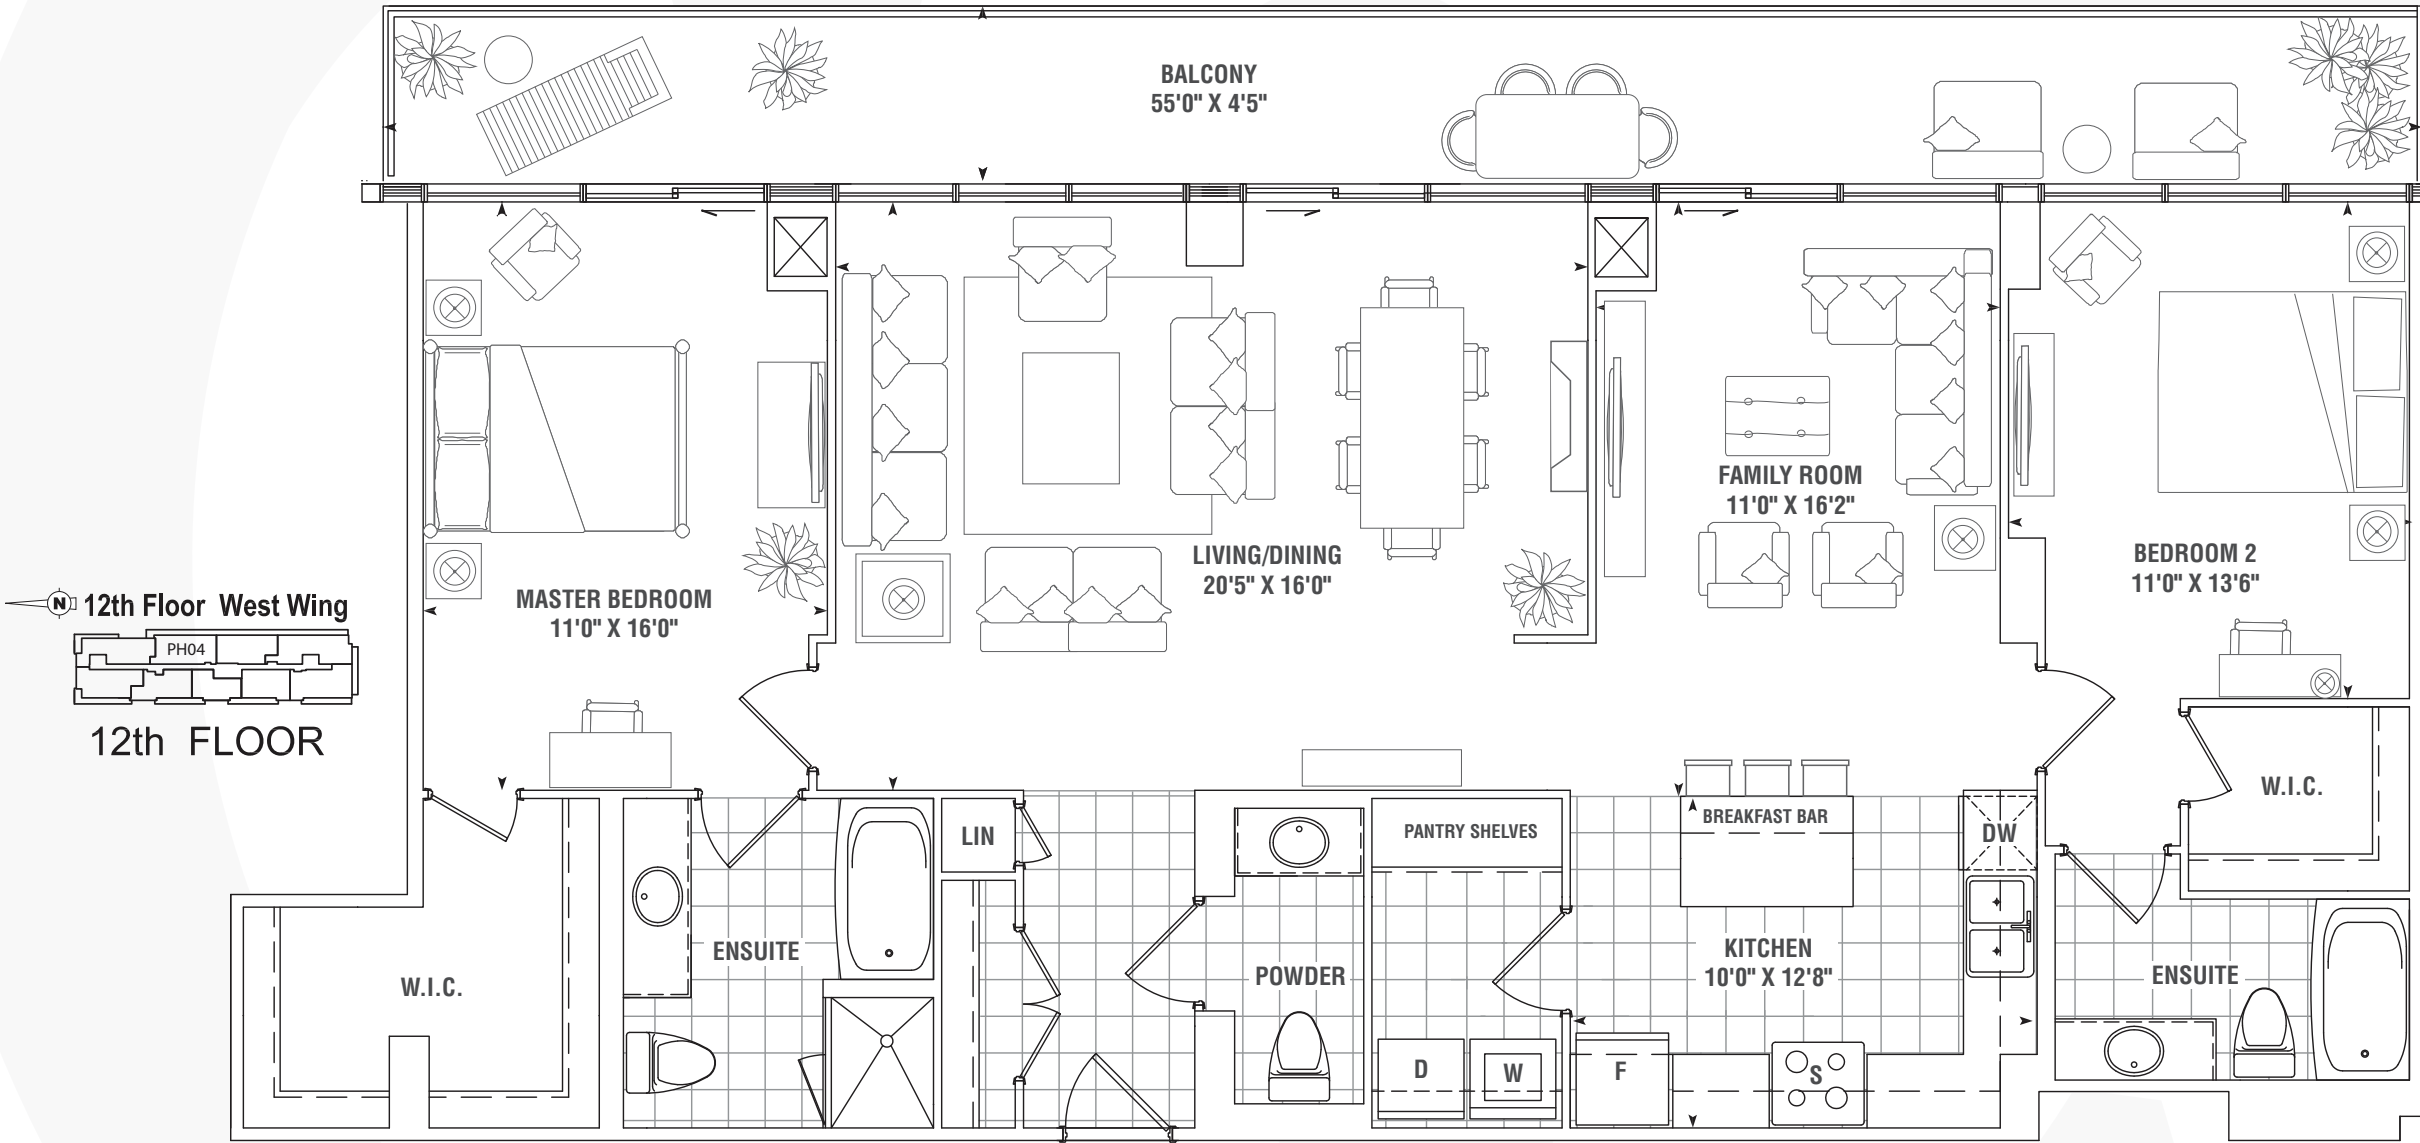

Dogwood 1452 sq.ft. + 250 Sq. Ft. Balcony

Two Bedrooms+Family Room/Two Baths+Powder Room