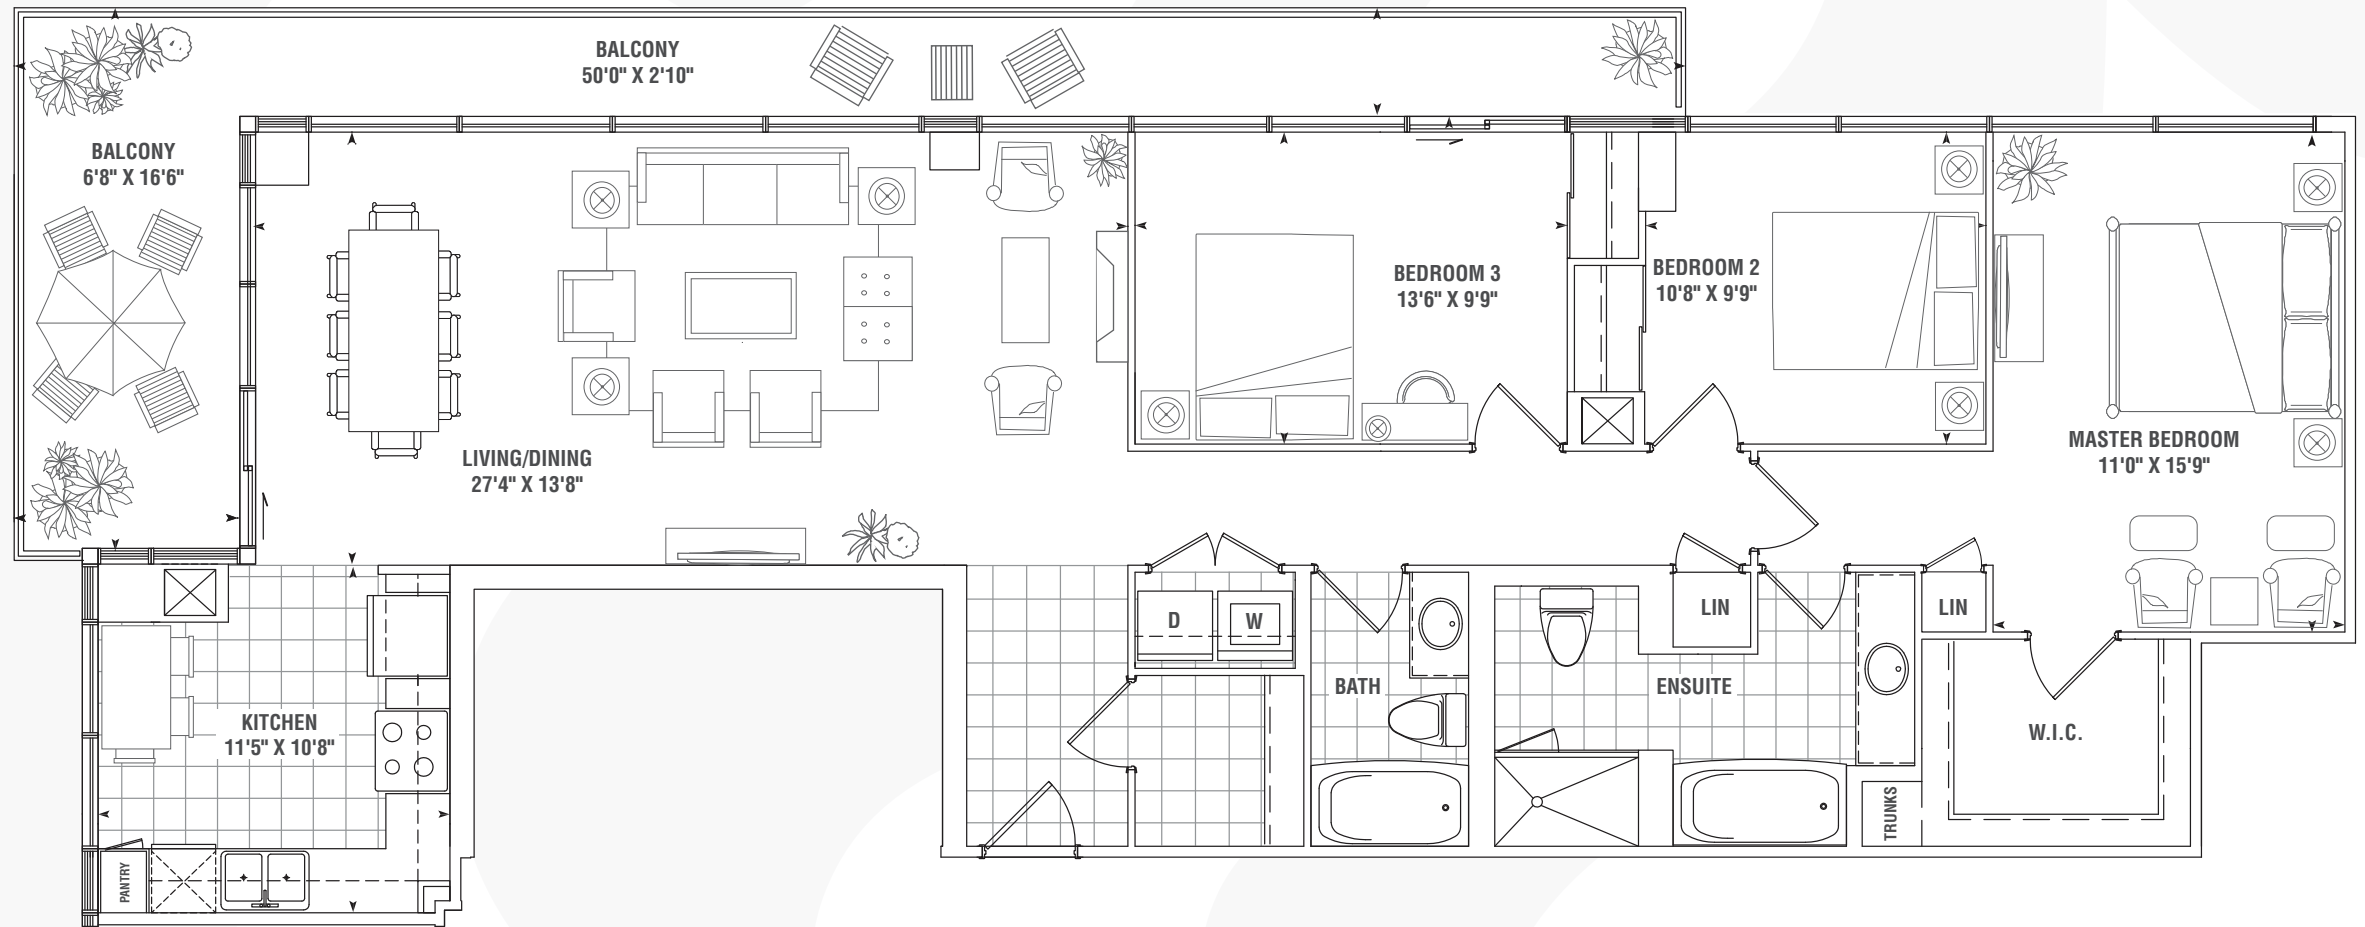

Lilac 1445 sq.ft. + 258 Sq. Ft. Balcony

Three Bedrooms/Two Baths

12th Floor West Wing

12th FLOOR